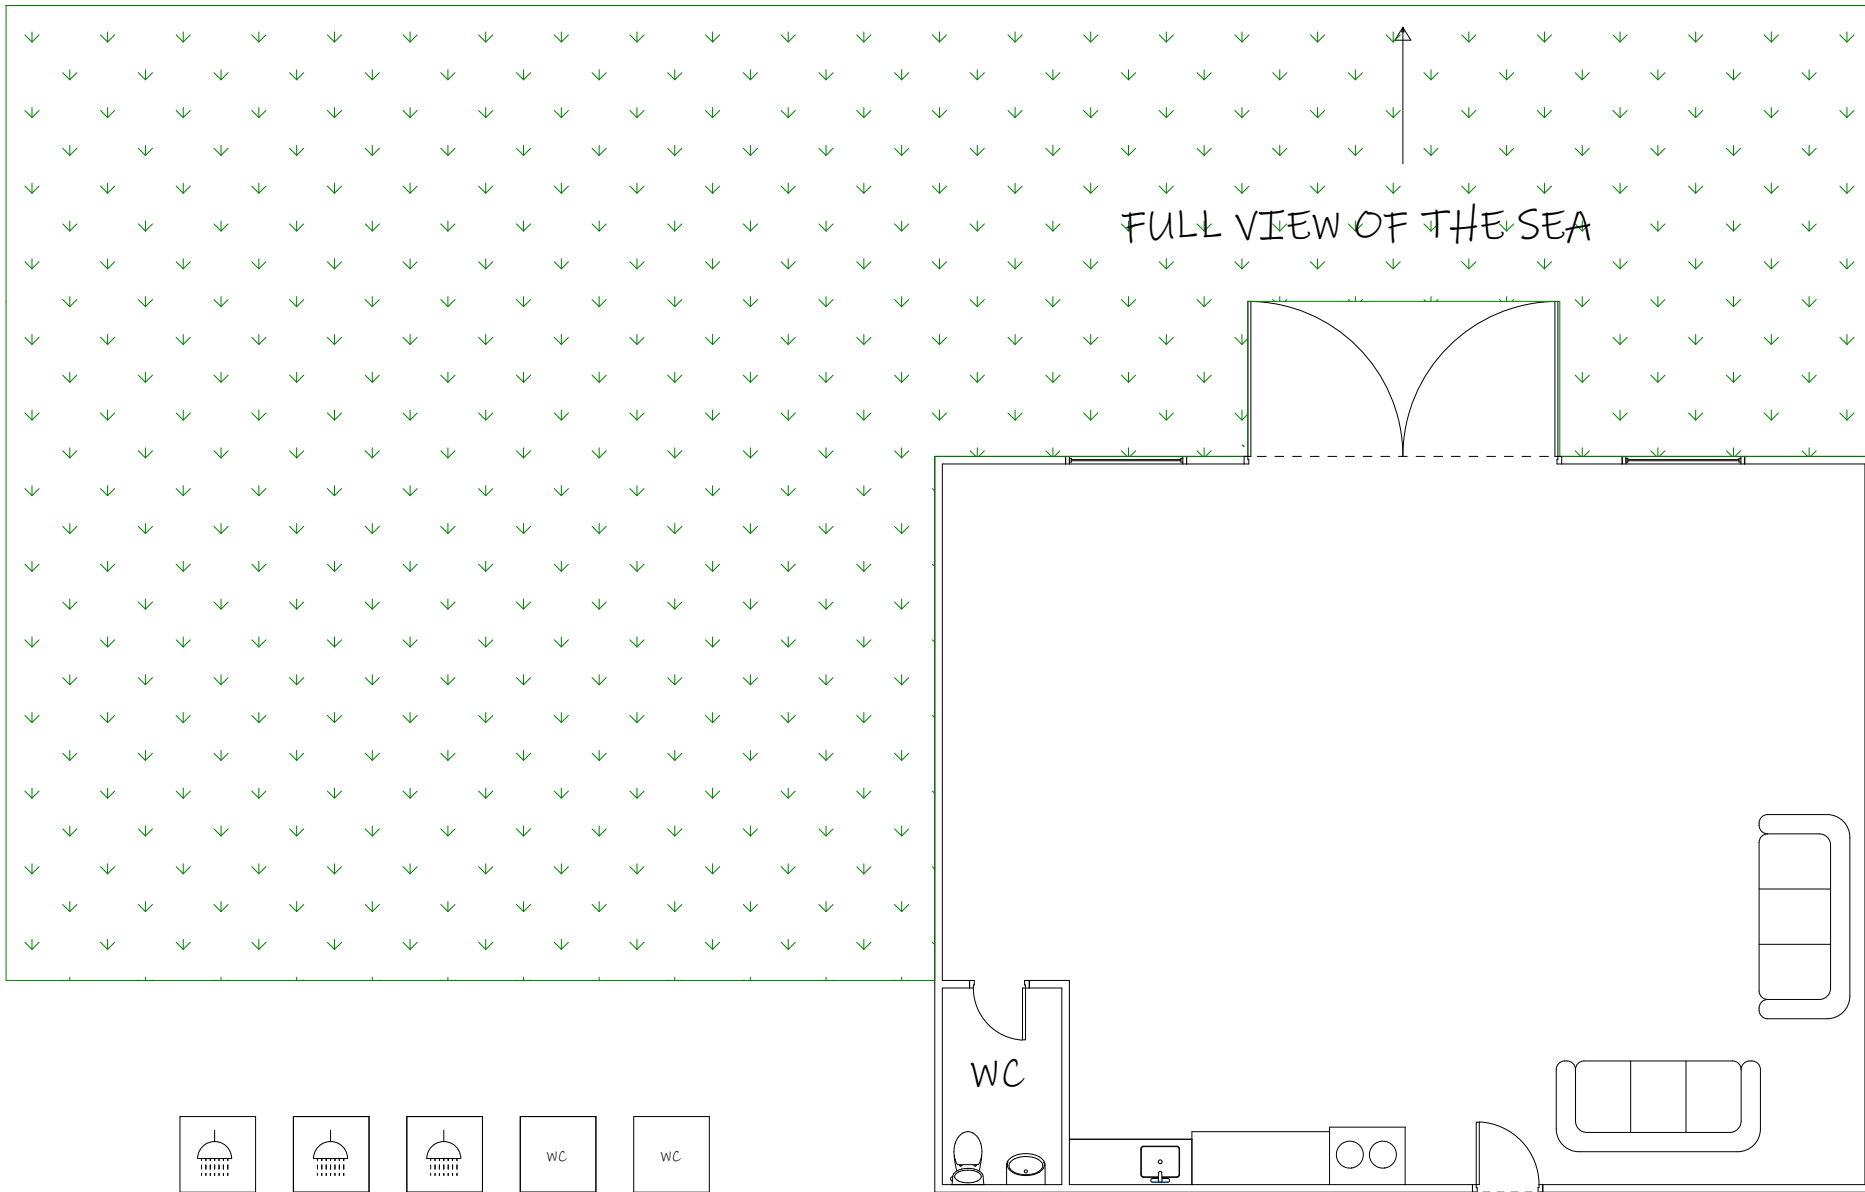

THE HANGER

To the West is an acre of lawn, with about 20 yards lawn to the North

Loos & Showers

Internal measurements
9530 Mts X 12200 Mts